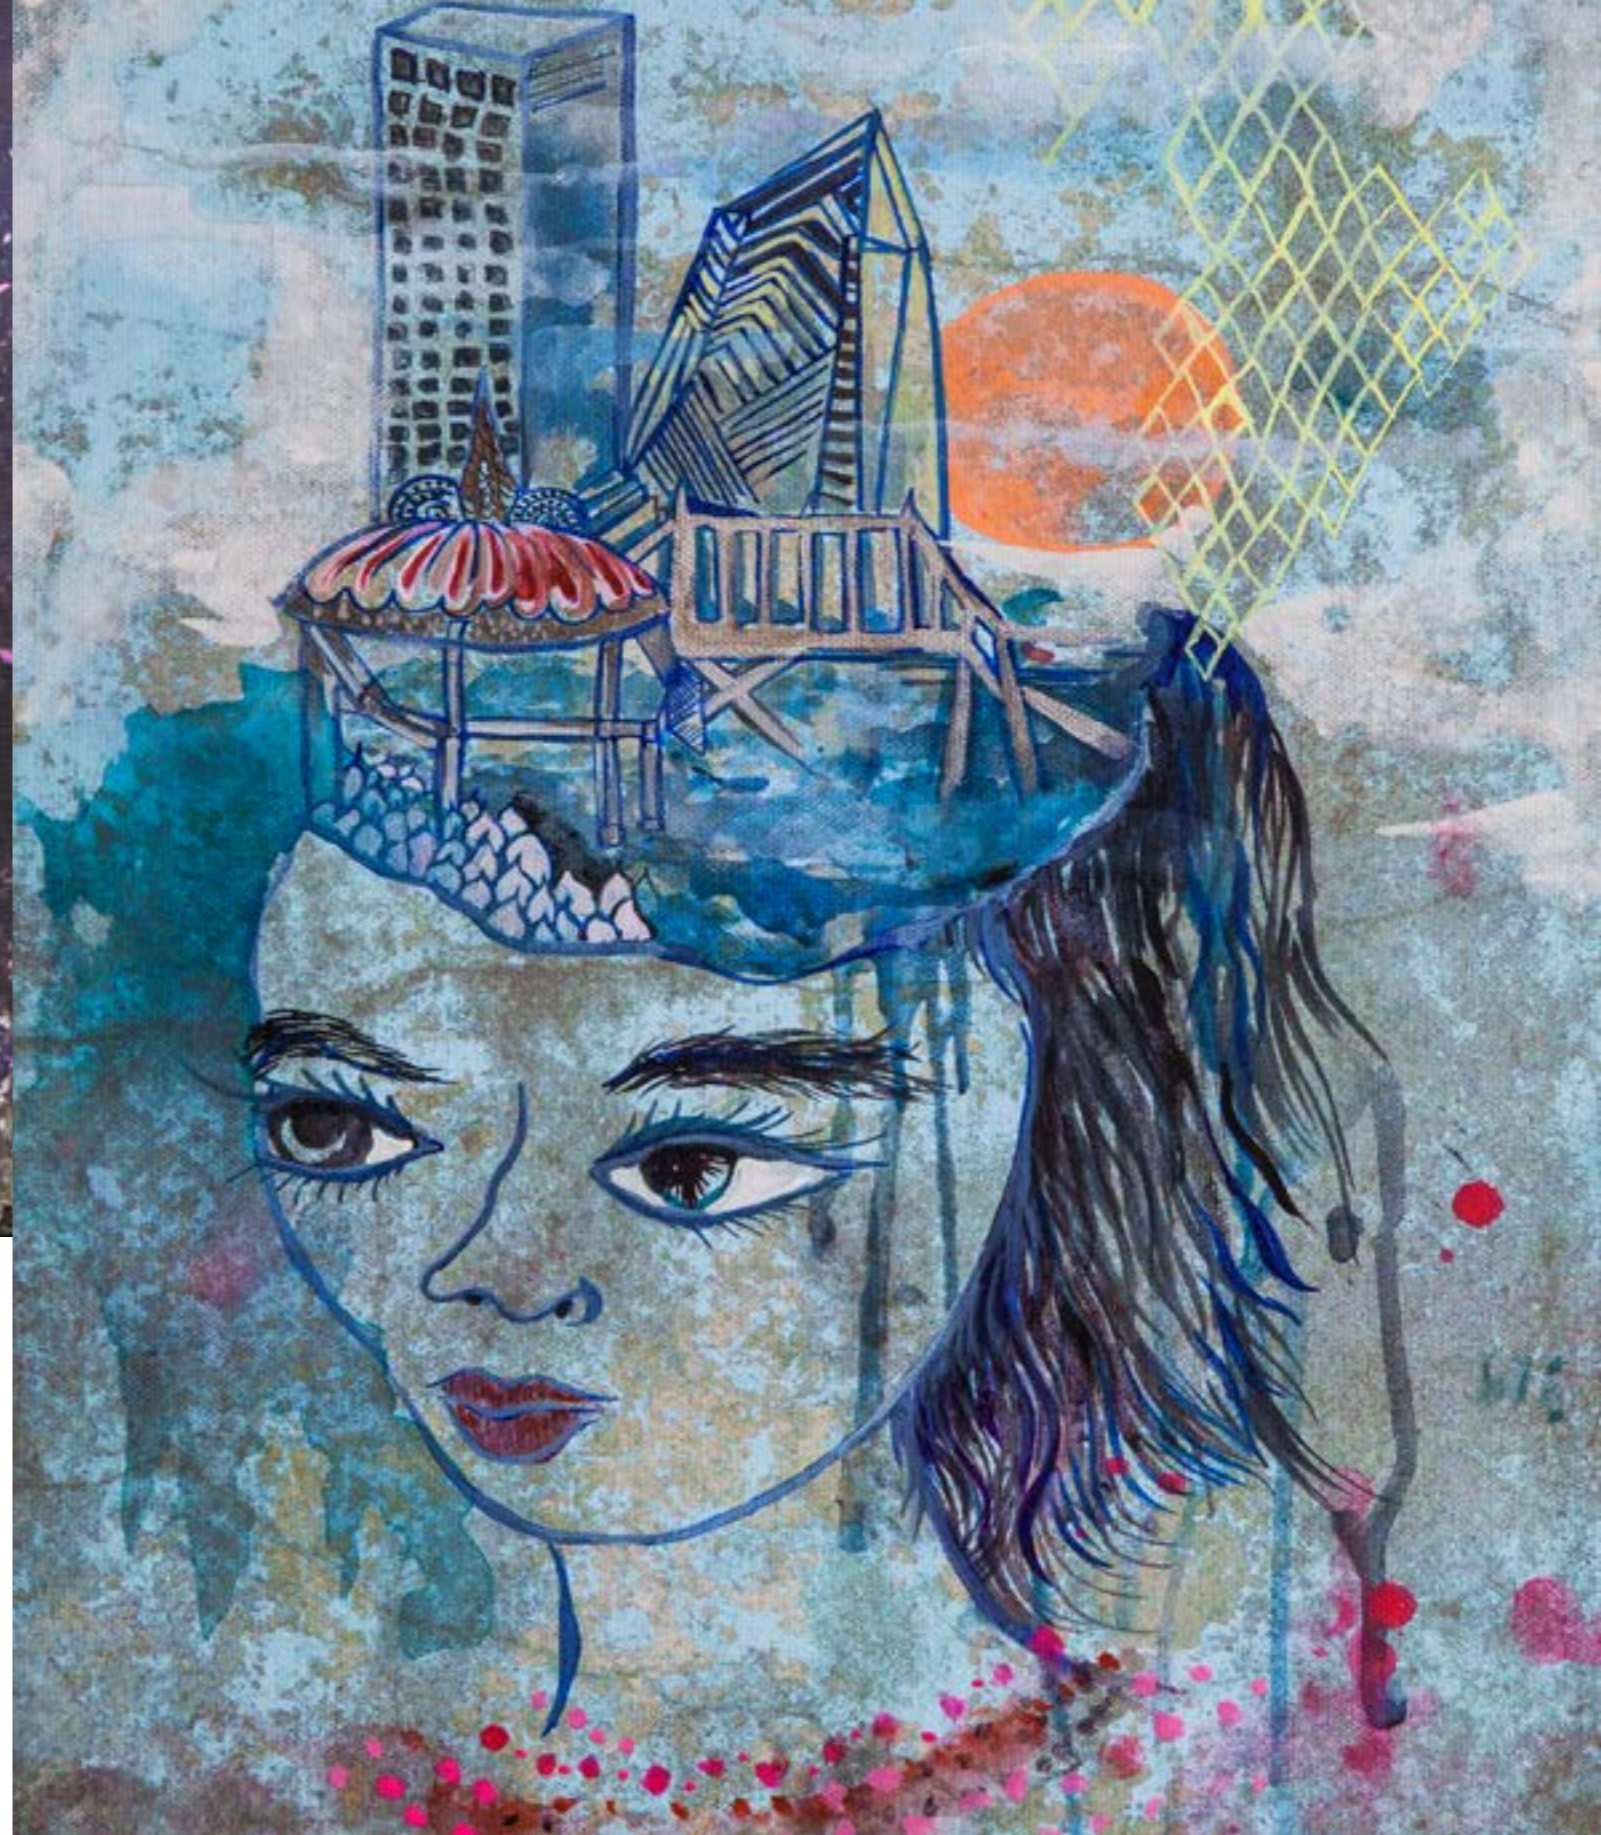

Size: 16x 18 inches
Acrylic on canvas