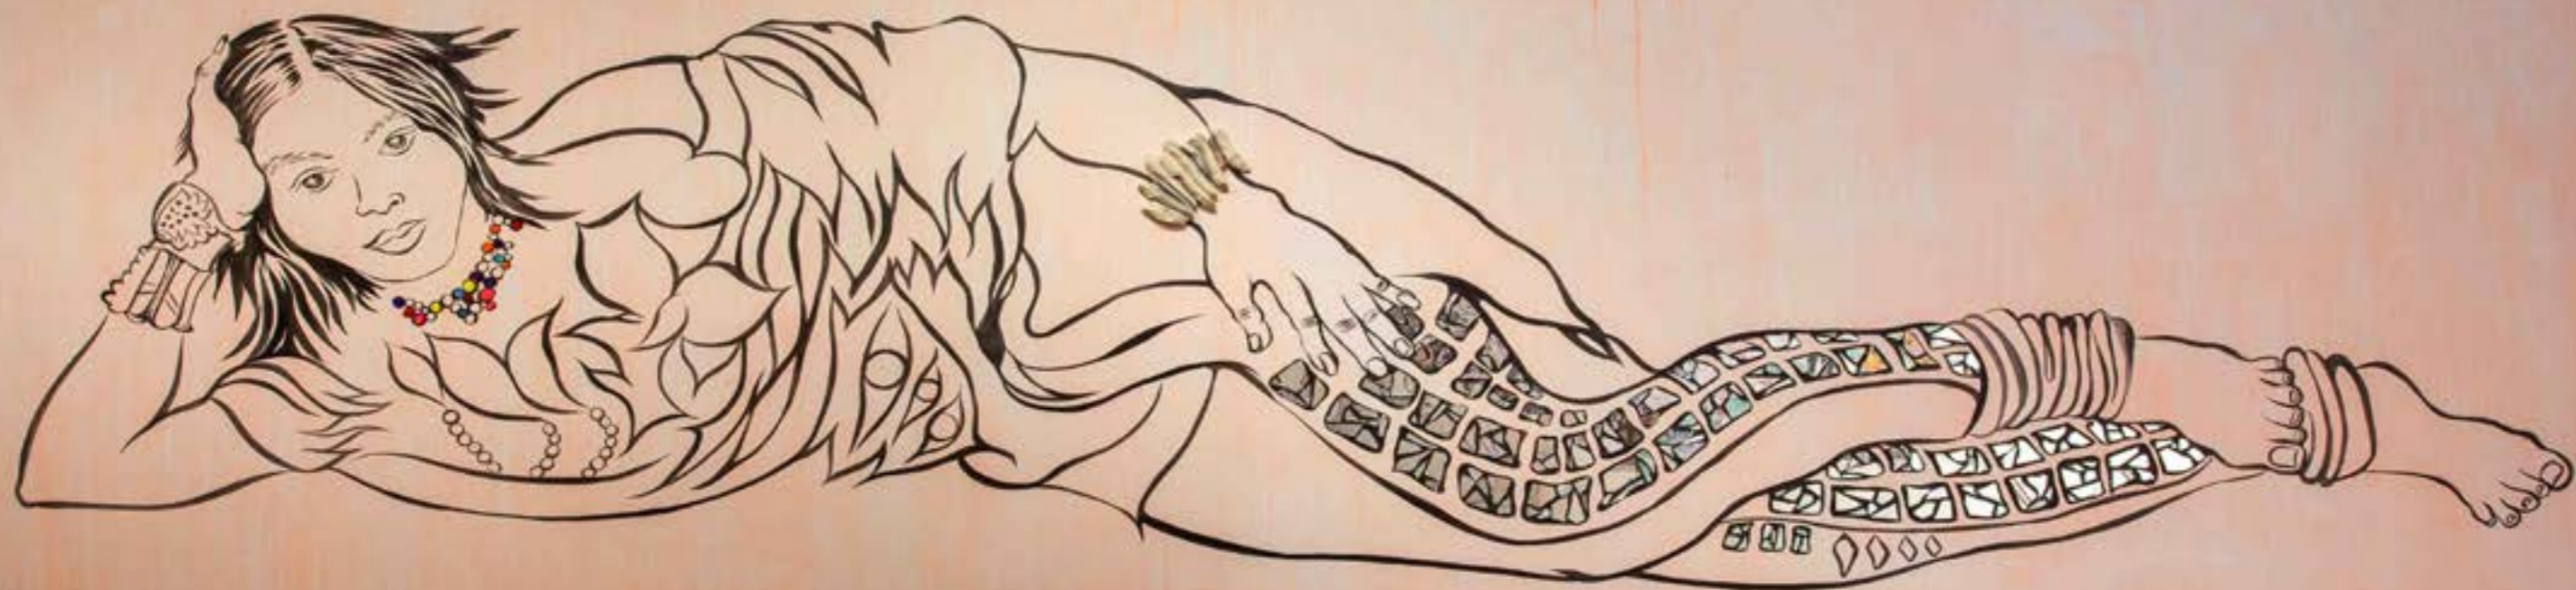

Rajabhai Clock Tower
Size: 5.2 x 3.8 feet
Mixed media on wall
(These works are to be commissioned and can be done on
resignated surfaces)

Reclining Woman
Size: 2.10 x 14 feet
Mixed media on wall
(These works are to be commissioned and can be done on res-ignated surfaces)