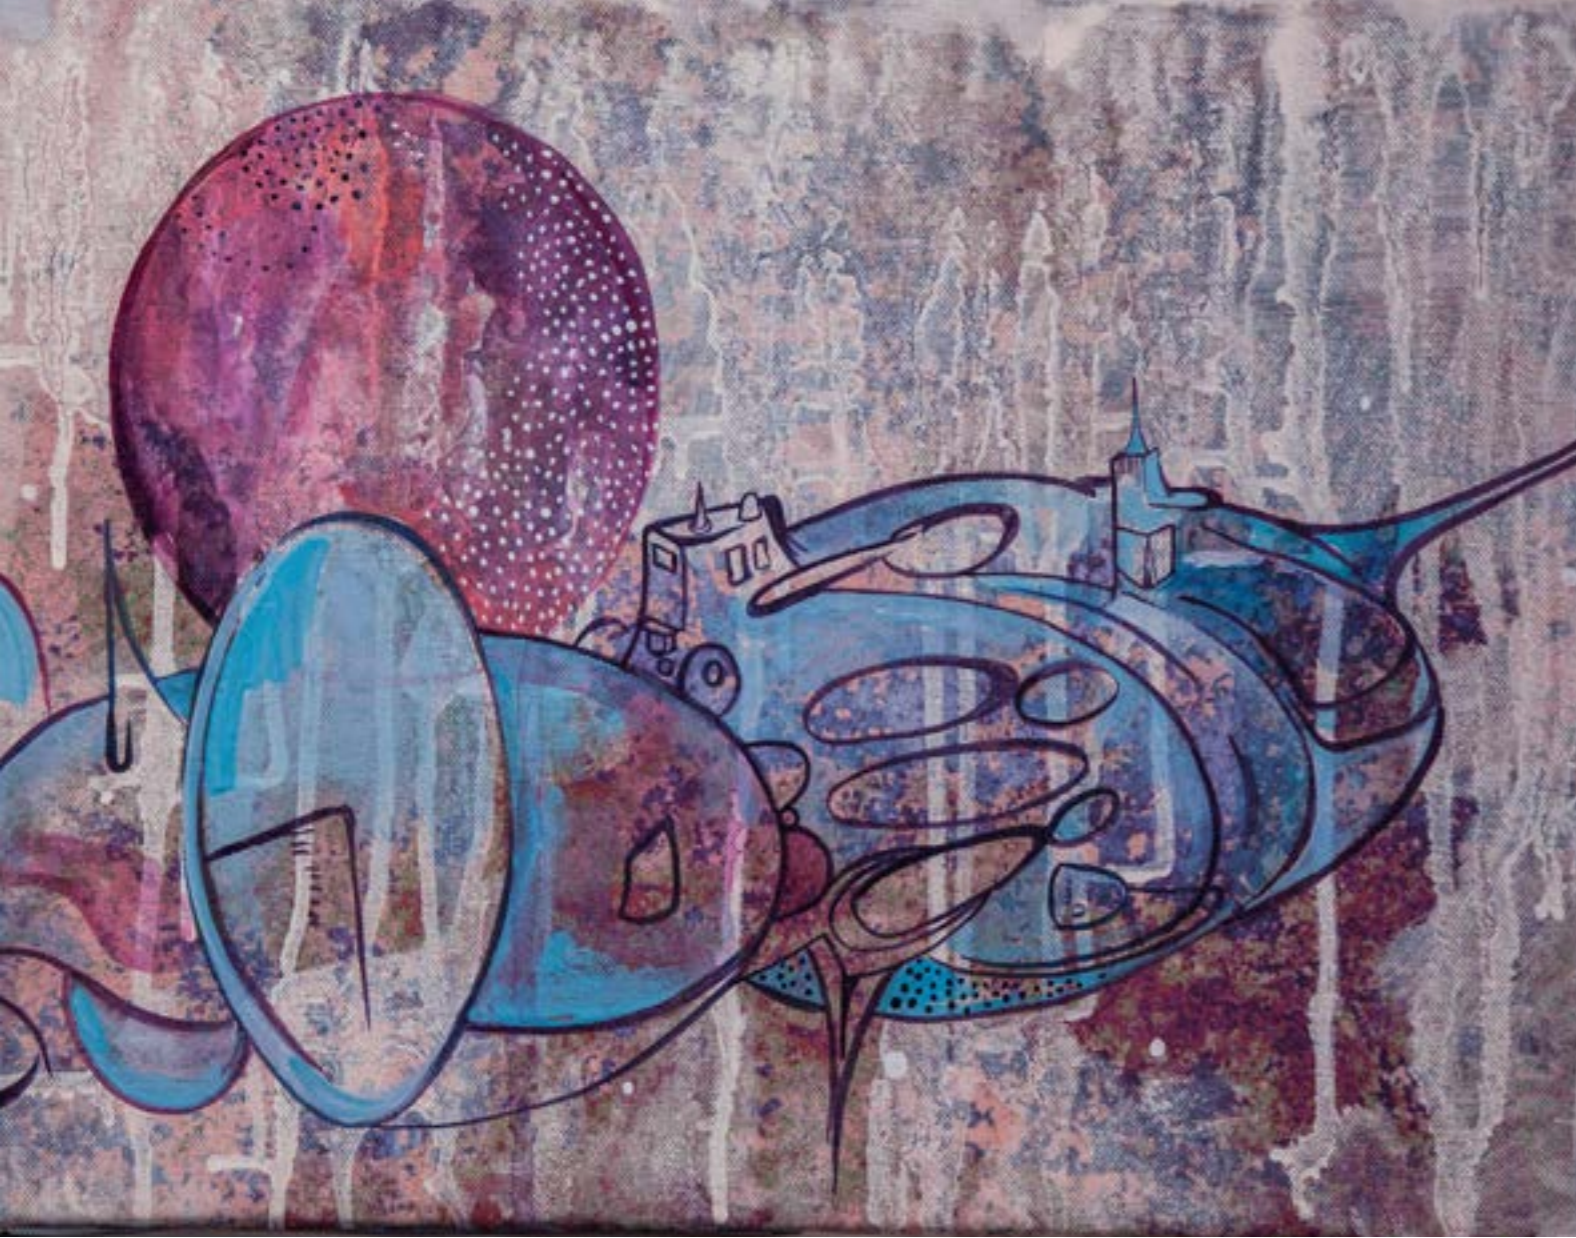

### ABOUT THE SHOW

In this very unique site-specific installation Drawing from the Present, Chitra Ganesh for the first time presents an immersive environment of wall drawings that address her ongoing interest in Science fiction, mythology and time travel. This exhibition comprises new imagery made by the artist responds to architectural elements from the gallery and the city of Mumbai brings to focus the idea of circular time or mythic time that allows us to engage beyond the chronology of linear narrative of history.

Size: 16 x 11 inches  
Acrylic on canvas

Size: 11 x 8 inches  
Acrylic on canvas

Size: 11 x 8 inches  
Acrylic on canvas

Size: 16x 18 inches  
Acrylic on canvas

Size: 16 x 11 inches  
Acrylic on canvas

Size: 16 x 11 inches  
Acrylic on canvas