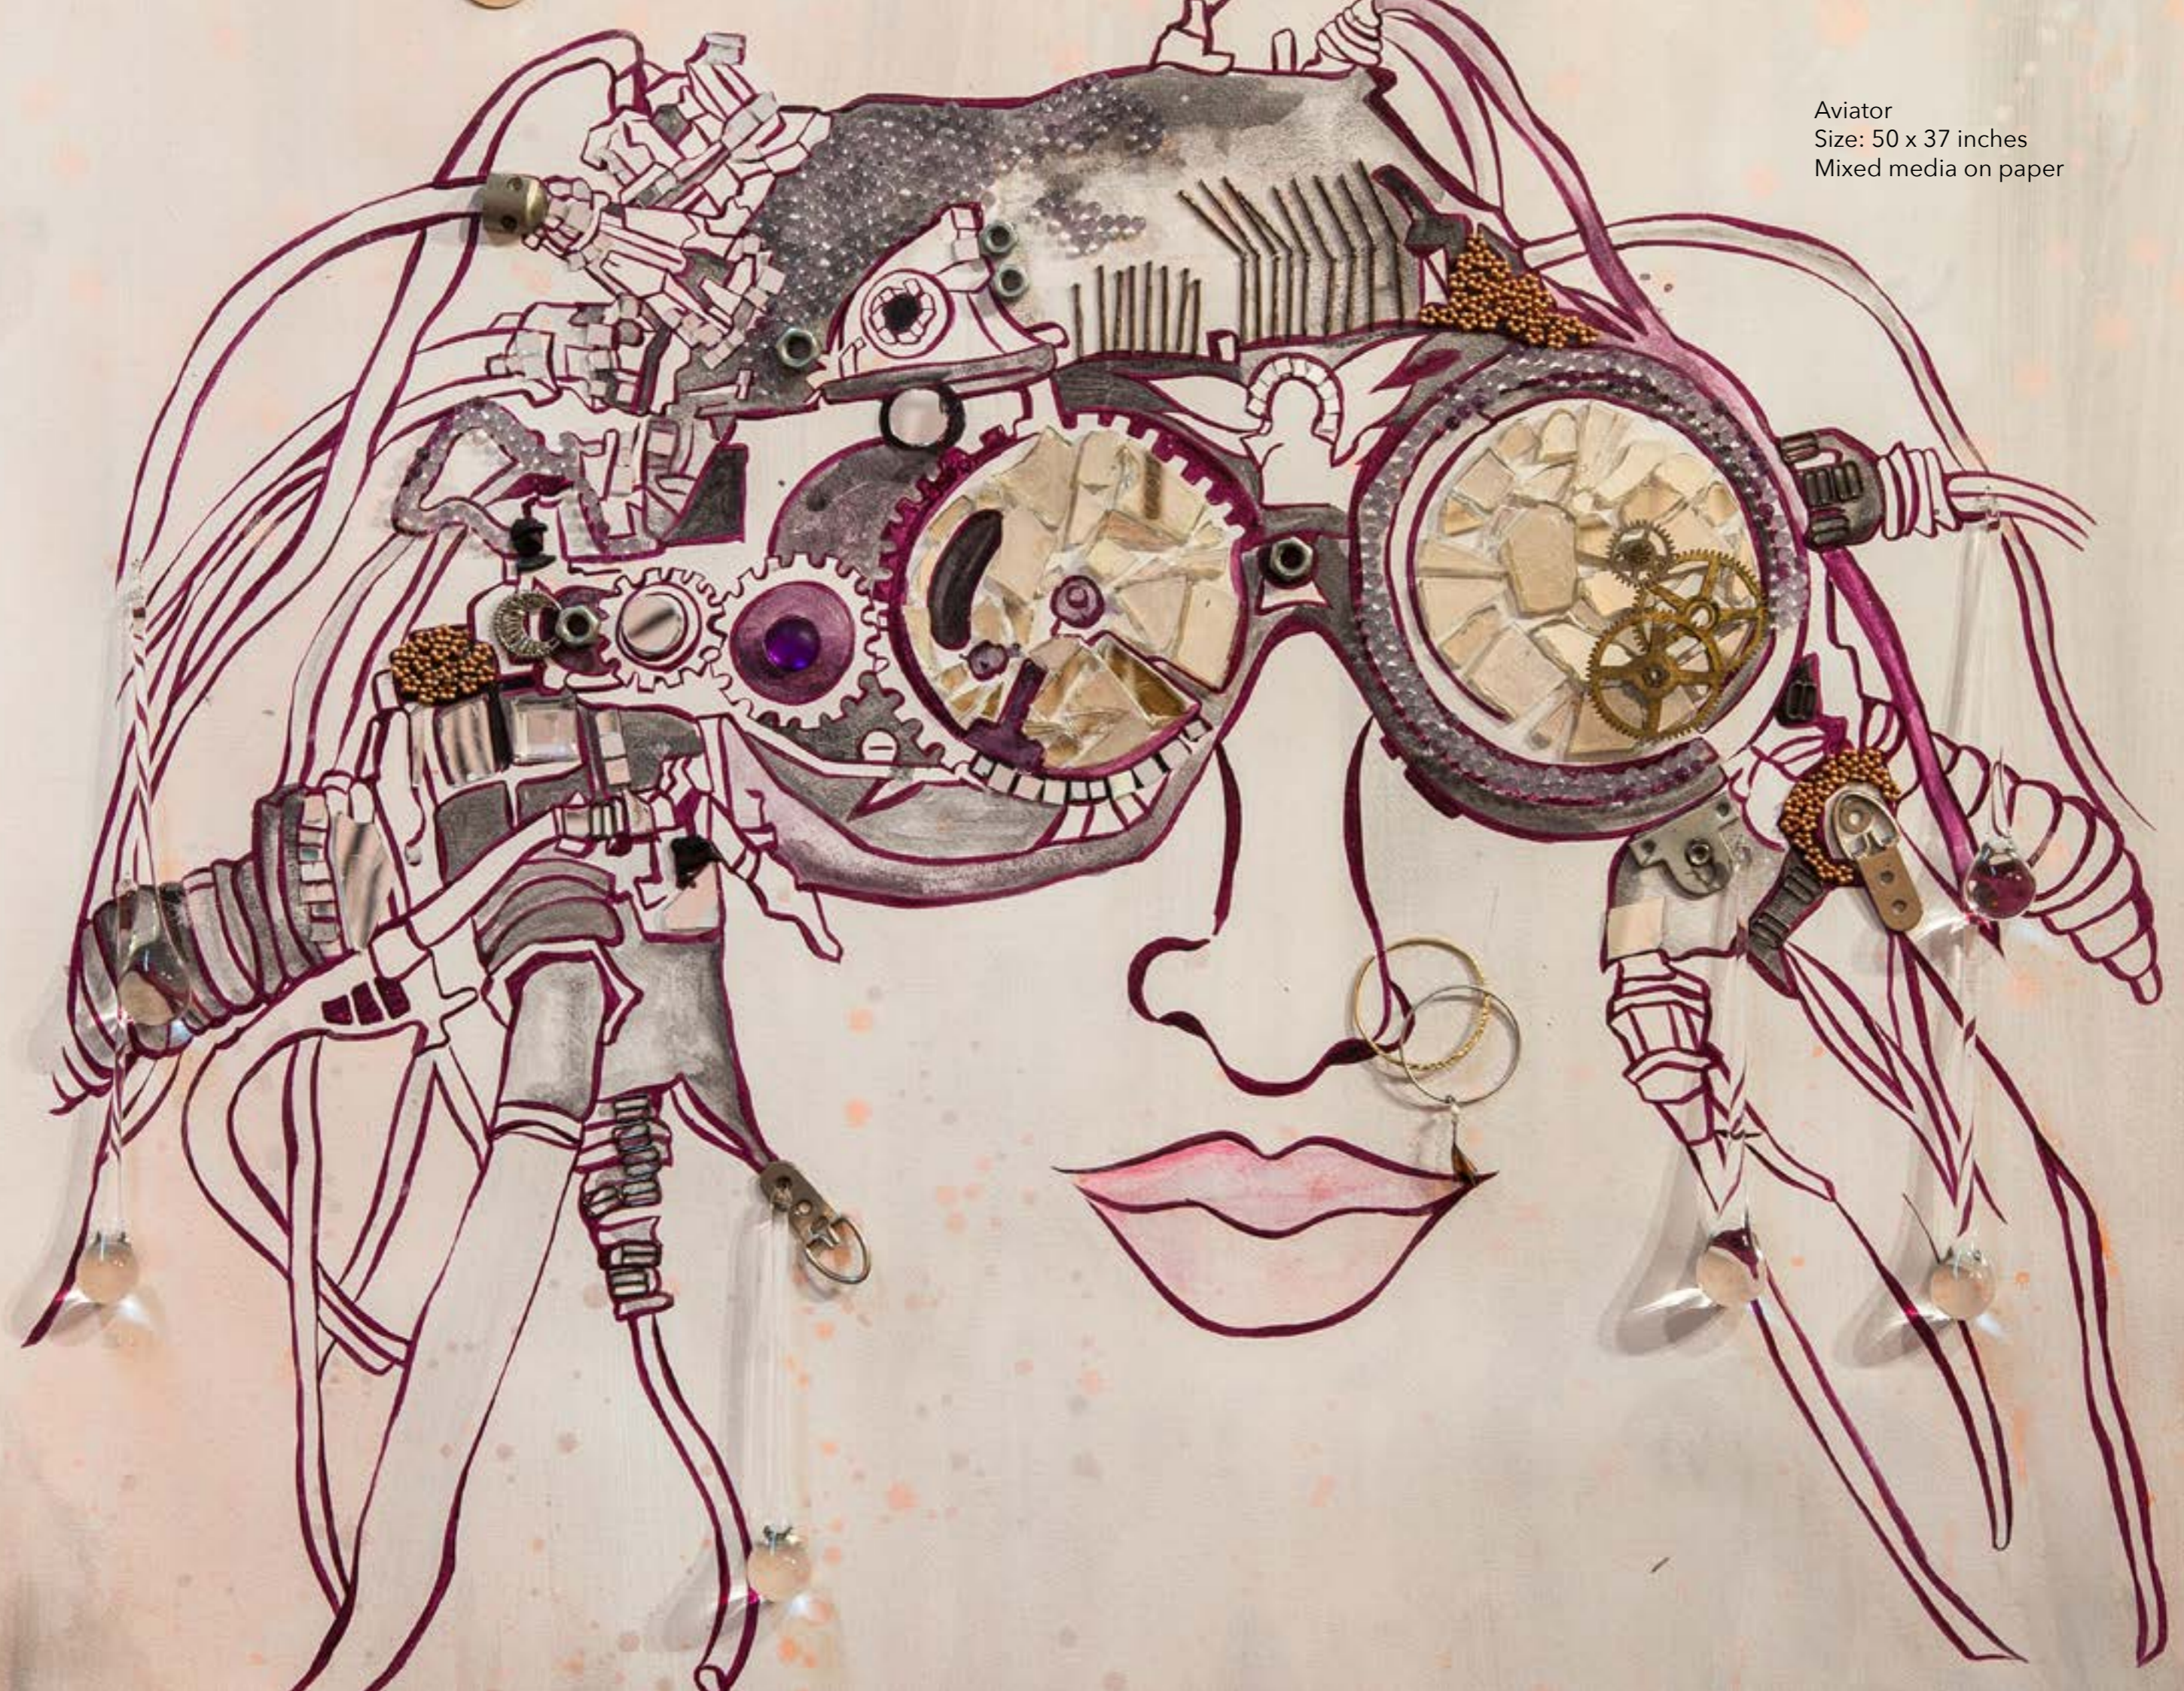

Size: 16 x 8 inches
Acrylic on canvas

Size: 16 x 11 inches
Acrylic on canvas

Aviator
Size: 50 x 37 inches
Mixed media on paper