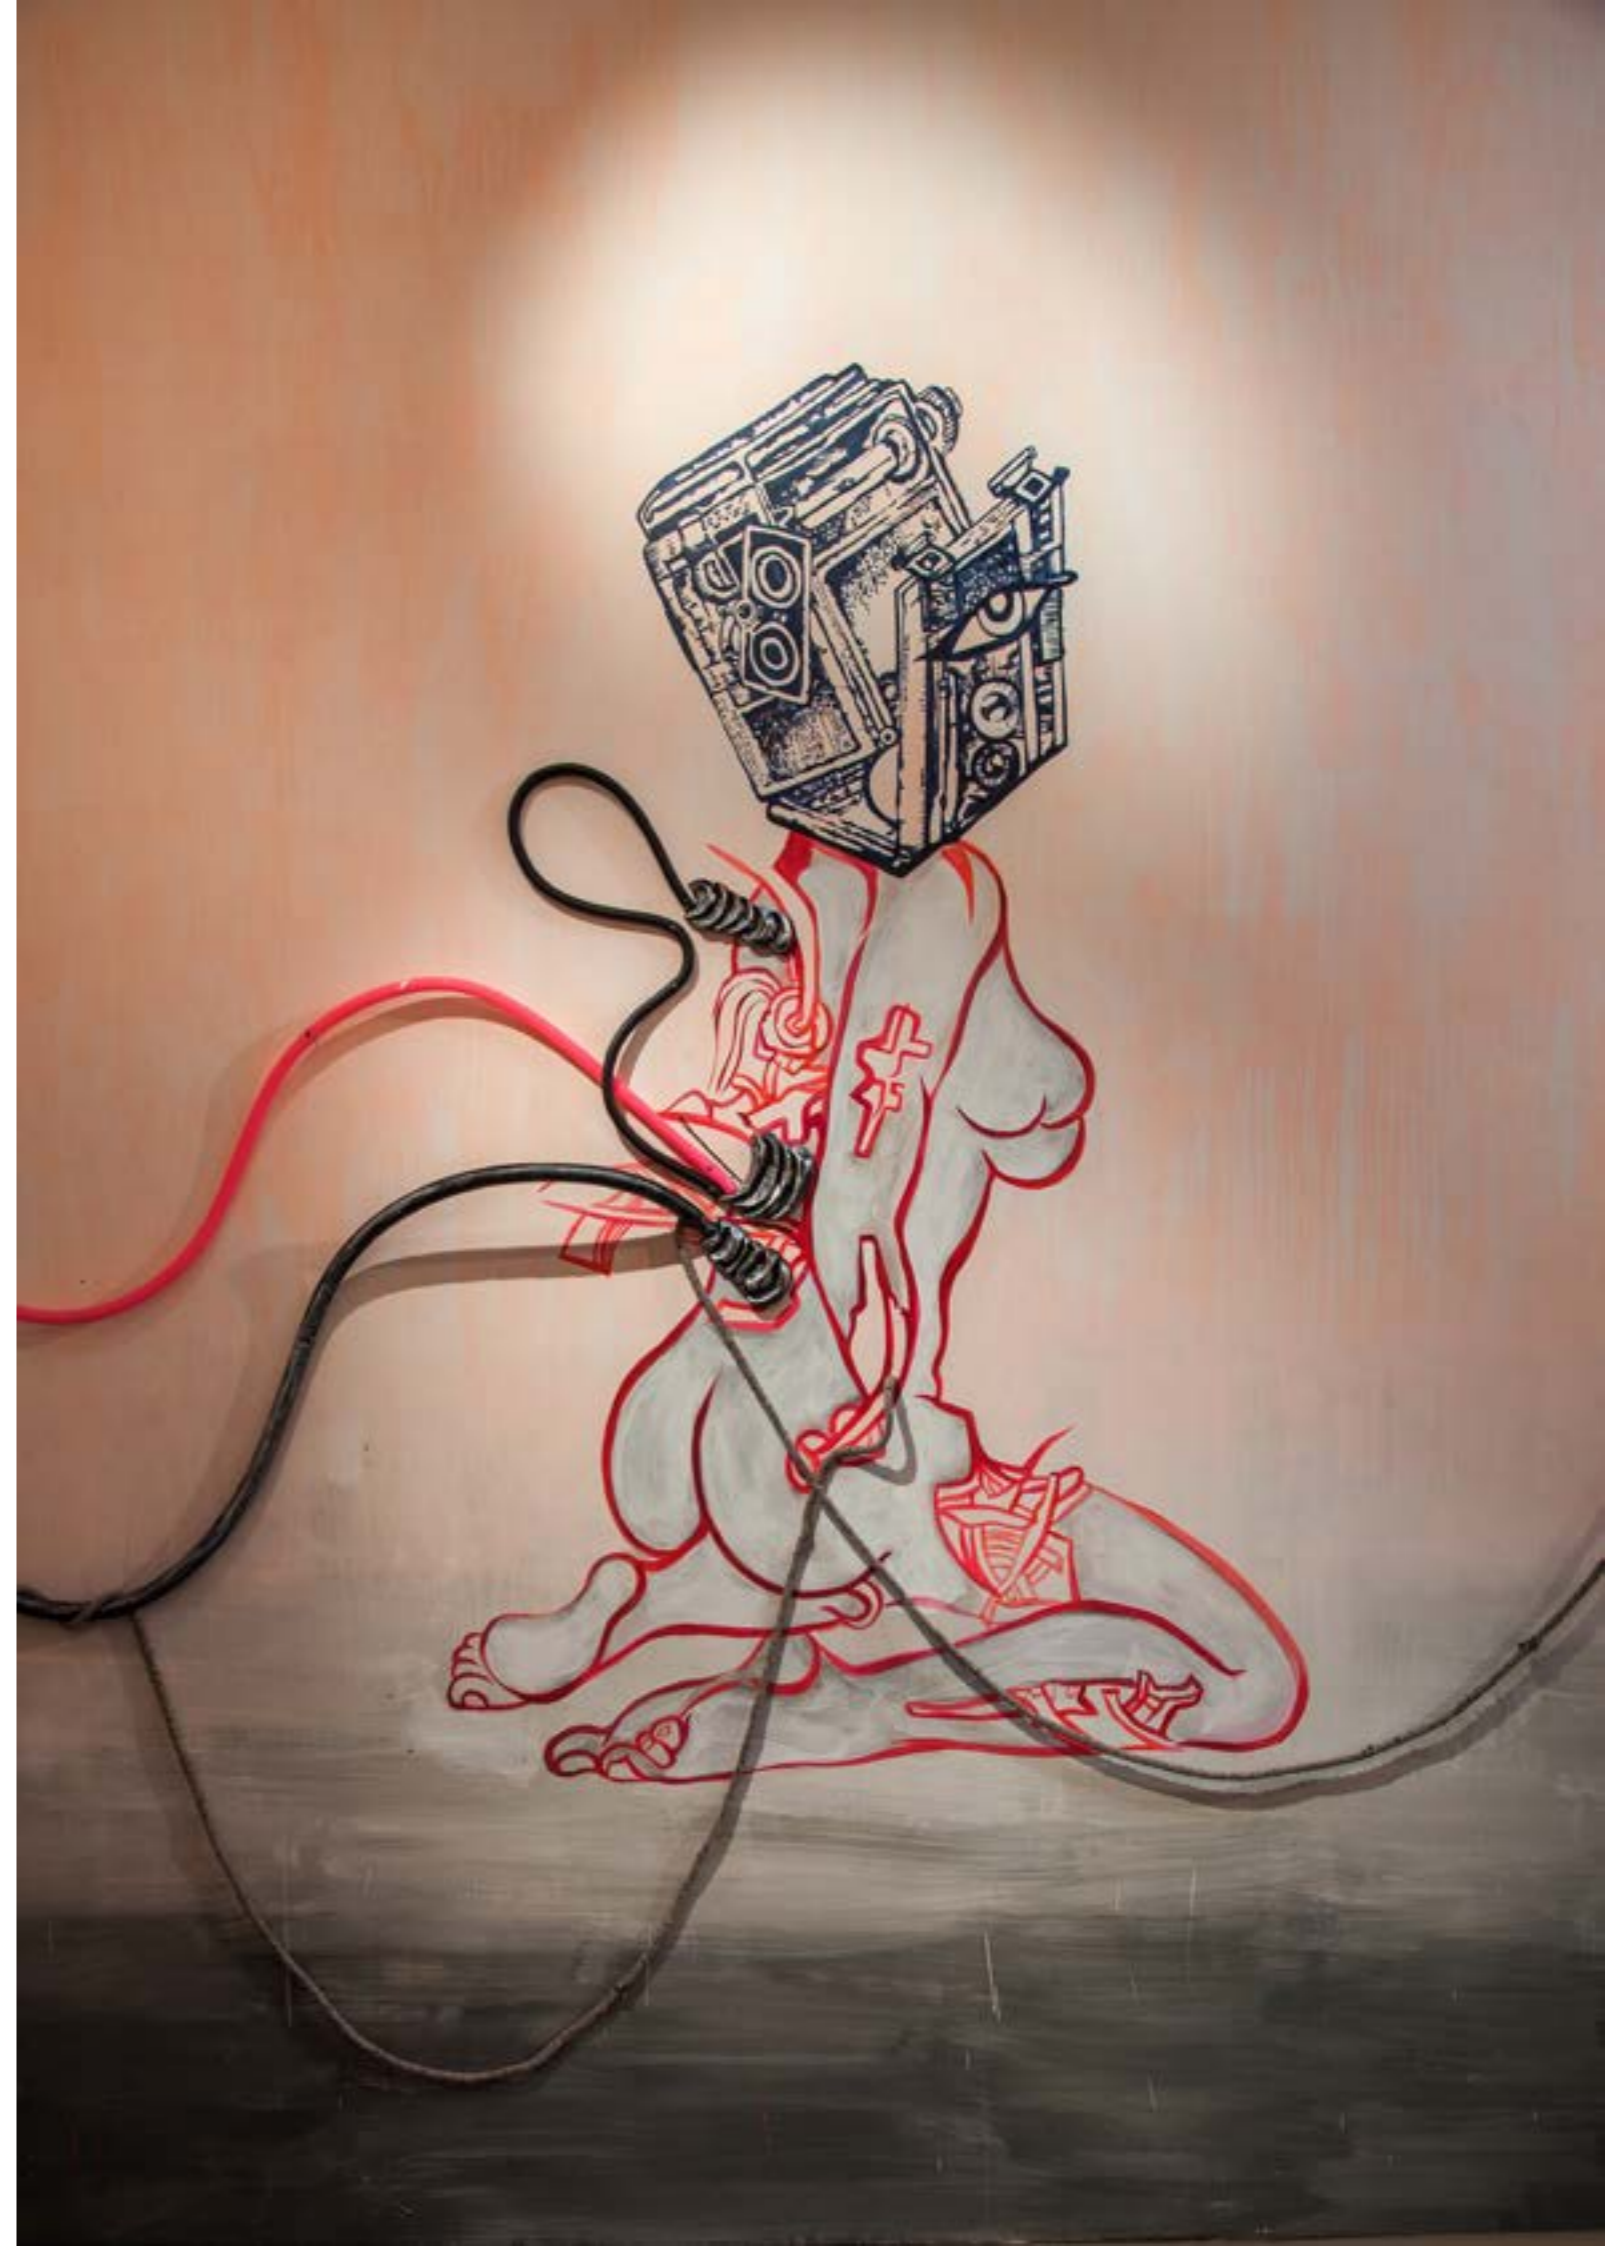

### ABOUT THE SHOW

In this very unique site-specific installation Drawing from the Present, Chitra Ganesh for the first time presents an immersive environment of wall drawings that address her ongoing interest in Science fiction, mythology and time travel. This exhibition comprises new imagery made by the artist responds to architectural elements from the gallery and the city of Mumbai brings to focus the idea of circular time or mythic time that allows us to engage beyond the chronology of linear narrative of history.

Time Machine  
Size: 10.9 x 7 feet  
Mixed media on wall  
(These works are to be commissioned and  
can be done on resinated surfaces)

Reclining Woman  
Size: 2.10 x 14 feet  
Mixed media on wall  
(These works are to be commissioned and can be done on res-ignated surfaces)

Rajabhai Clock Tower  
Size: 5.2 x 3.8 feet  
Mixed media on wall  
(These works are to be commissioned and can be done on  
resignated surfaces)

Seeing into the Future  
Size: 5.11 x 3.11 feet  
Mixed media on wall  
(These works are to be commissioned and can be done on  
resignated surfaces)