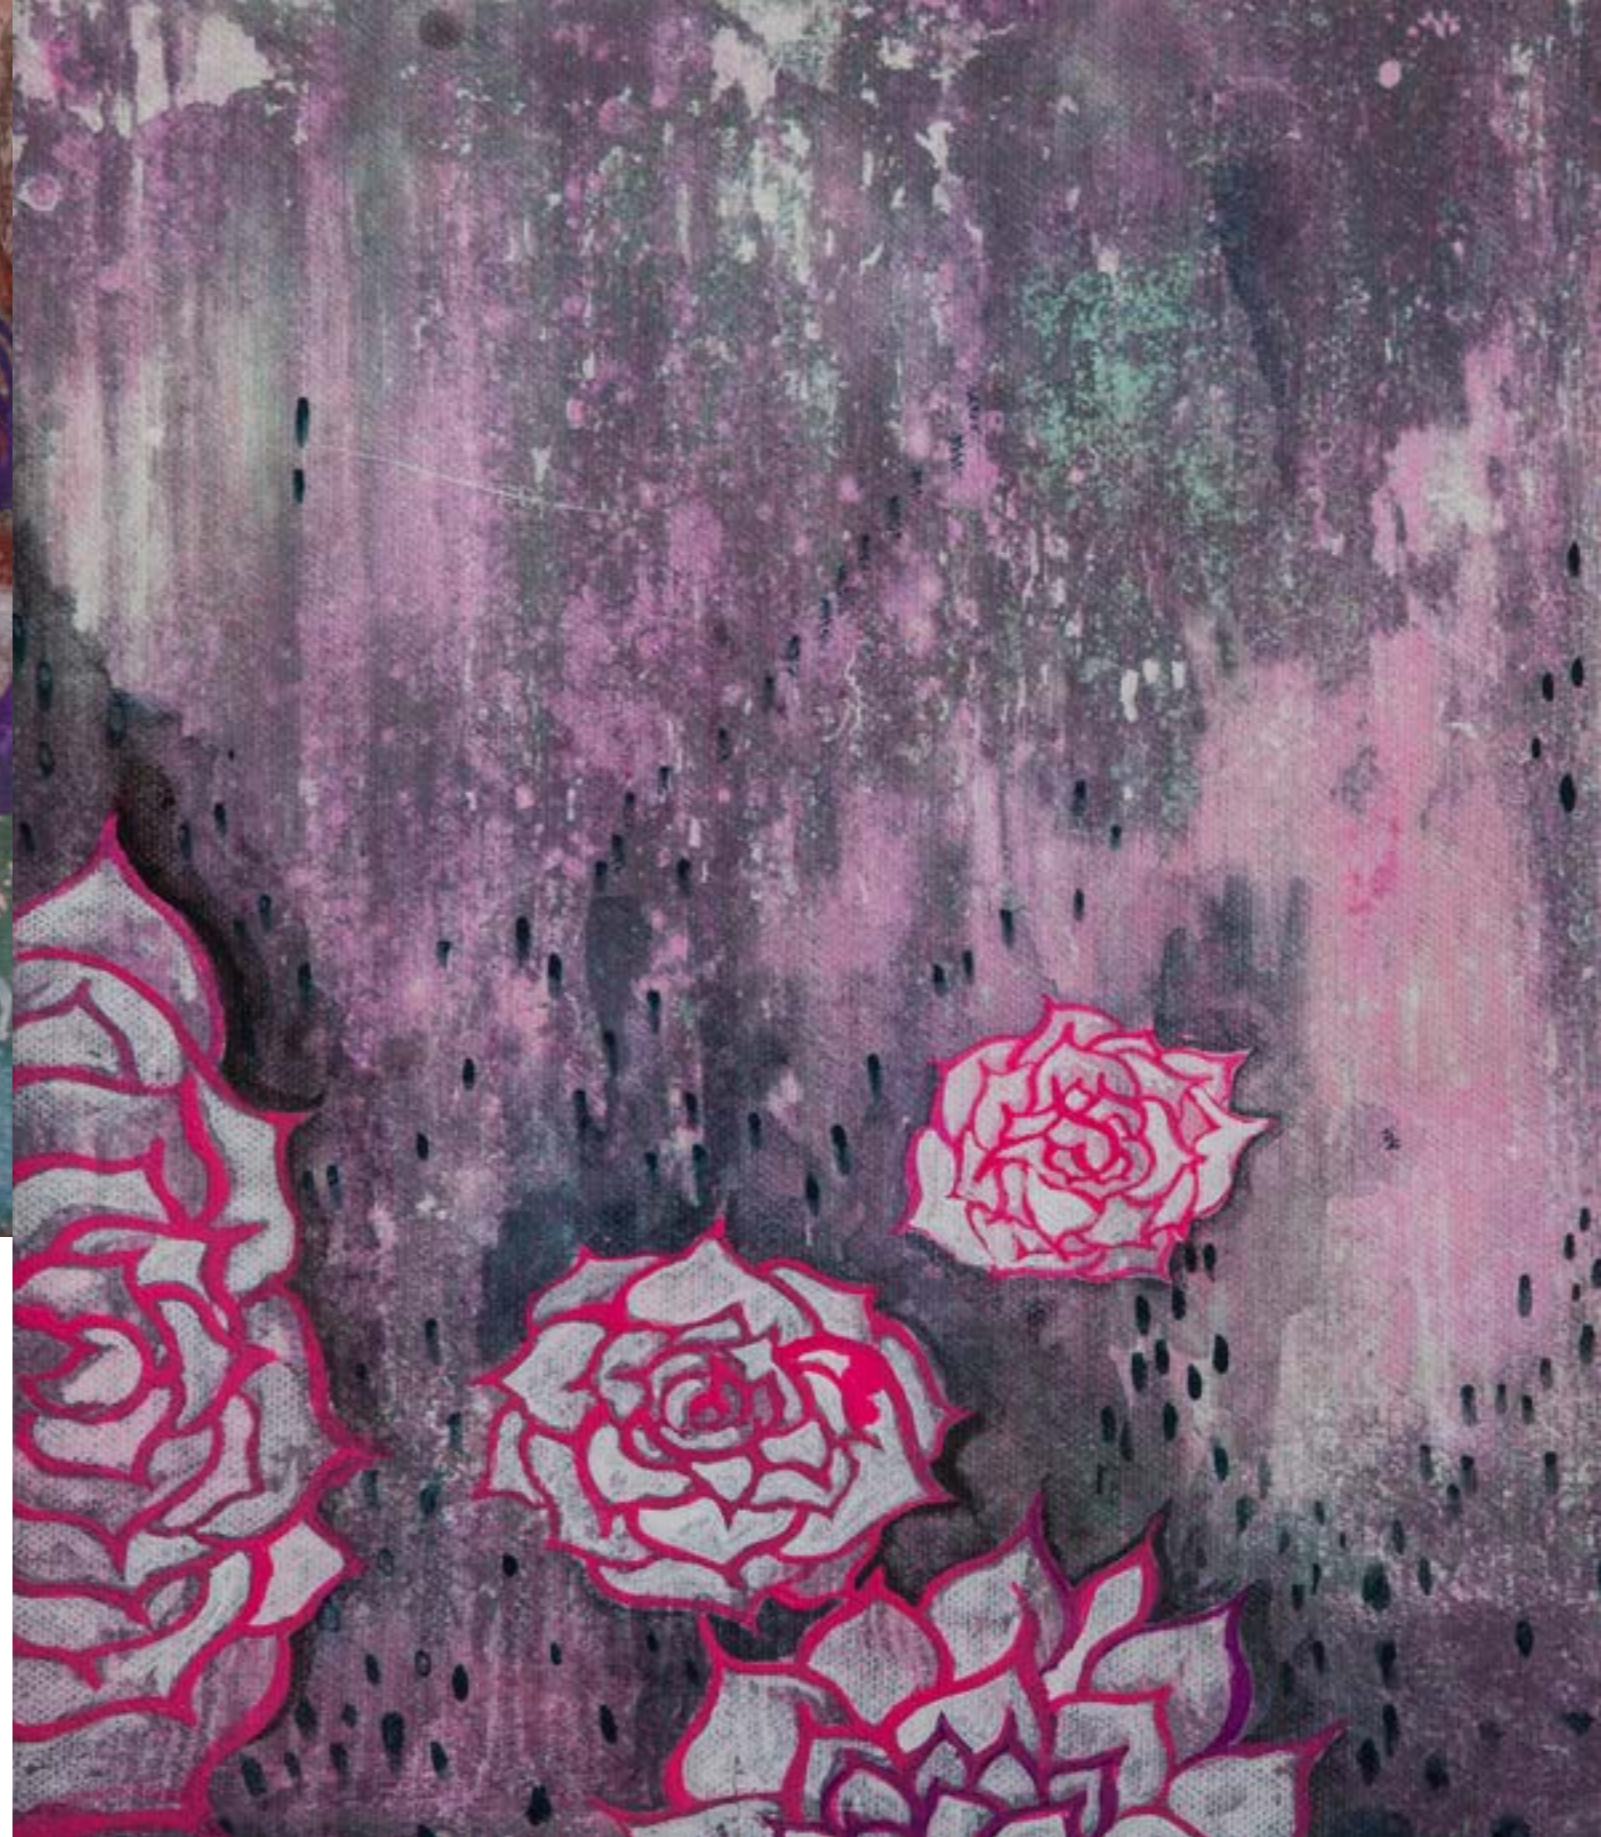

Size: 23 x 17 inches
Acrylic on canvas

Size: 16 x 11 inches
Acrylic on canvas